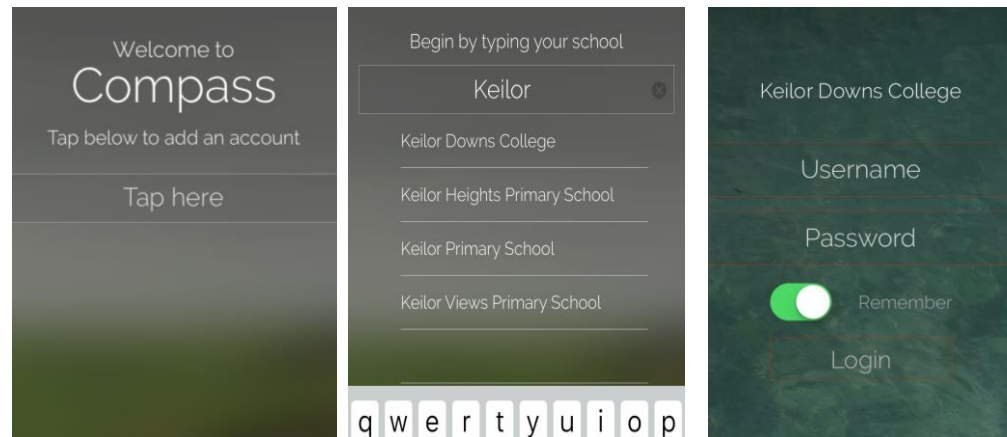

# COMPASS

To access on the web go to  
<https://kdc-vic.compass.education/>

Compass  
 School Ma...  
 JDLF Intern...  
 ★★★★★ (5)

To access on a mobile device  
 download Compass School  
 Manager application.