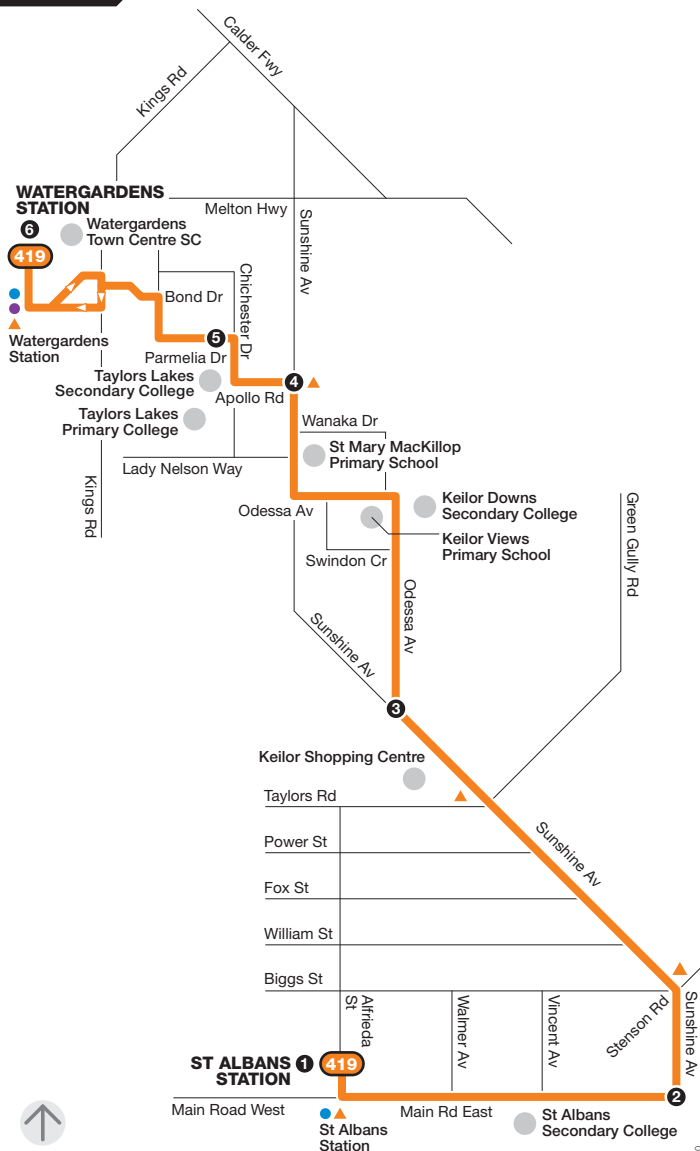

St Albans Station to Watergardens Station

Route 419 via Keilor Downs

Zone 2

NORTH

Ticketing zone

Single zone

Connecting train

Connecting V/Line train

Connecting bus

Major stop

For more information visit ptv.vic.gov.au or call 1800 800 007 (6am – midnight daily)

MAP NOT TO SCALE

© Public Transport Victoria 2014